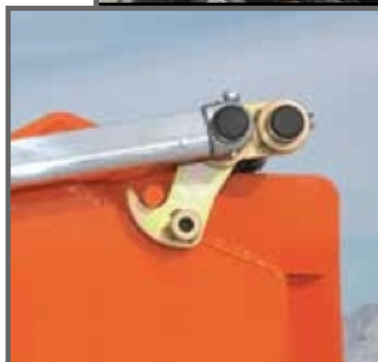

J-CRAFT IS YOUR LOCAL MN
DEALER FOR HIGH QUALITY
AERO® PRODUCTS.

CONTACT AARON OR DON
FOR A QUOTE TODAY.

VISIT US AT
WWW.J-CRAFTINC.COM

EMAIL US AT
MARKETING@J-CRAFTINC.COM

YOU CAN BUY ALL OF YOUR
REPLACEMENT PARTS FOR
YOUR DUMP TRUCK AT J-CRAFT.

CALL OR EMAIL:
AARON BREITKREUTZ
INSIDE SALES
ABREITKREUTZ@TBEI.COM
800.763.6017

TO CONTACT US:
52182 EMBER ROAD
LAKE CRYSTAL, MN 56055
800.763.6017
JCRAFTSALES@TBEI.COM

IS WINTER REALLY OVER?

HISTORICAL ICE-OUT DATES:

MILLE LACS: MAY 7, 1965
LAKE PEPIN: MAY 20, 1843
LEECH LAKE: MAY 23, 1950

A SPECIAL THANK YOU TO ALL
OF THE WORKERS FOR
KEEPING OUR STREETS AND
HIGHWAYS CLEAR AND SAFE
THIS WINTER.

World class precision & performance in truck bodies & equipment.